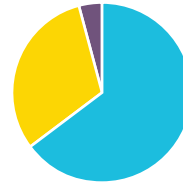

Missouri Connections: Iceland

Missouri's exports to Iceland in 2019: \$1.2M¹

- Special classification provisions
- Electrical equipment/components
- Food manufactures
- Machinery, except electrical
- All others

Missouri's imports from Iceland in 2019: \$121,774¹

- Beverages & tobacco
- Misc. manufactured commodities
- Apparel manufacturing products
- Fish & other marine products
- All others

The University of Missouri offers a degree in International Studies w/a concentration in European Studies