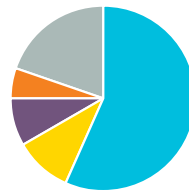

# Missouri Connections: Denmark

**Missouri's exports to Denmark in 2020: \$26M<sup>1</sup>**

- Chemicals
- Electrical Equipment
- Used Merchandise
- Machinery, Except Electrical
- All Others

**Missouri's imports from Denmark in 2020: \$94M<sup>1</sup>**