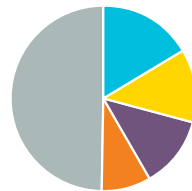

Missouri Connections: China

Missouri's exports to China in 2020: \$680M¹

- Food Manufactures
- Chemicals
- Machinery, Except Electrical
- Wood Products
- All Others

Missouri's imports from China in 2020: \$3.7B¹

- Chemicals
- Misc. Manufactured Commodities
- Machinery, Except Electrical
- Fabricated Metal Products
- All Others

22,900 Missourians born in China²

25,700 Missourians who speak Chinese²

13 educational institutions with Chinese or Asian/East Asian programs