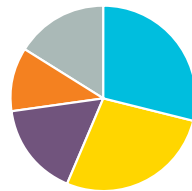

Missouri Connections: Israel

Missouri's exports to Israel in 2020: \$54M¹

- Transportation Equipment
- Chemicals
- Machinery, Except Electrical
- Computer And Electronics
- All Others

Missouri's imports from Israel in 2020: \$111M¹