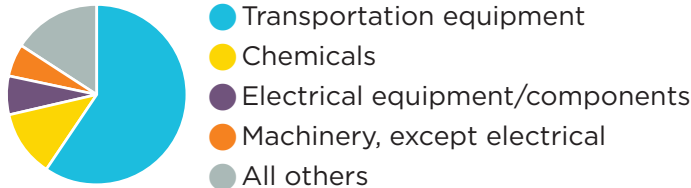

# Missouri Connections: Israel

**Missouri's exports to Israel in 2019: \$76M<sup>1</sup>**

**Missouri's imports from Israel in 2019: \$83M<sup>1</sup>**

**700 Missourians born in Israel; 1,000 Missourians of Israeli ancestry<sup>2</sup>**