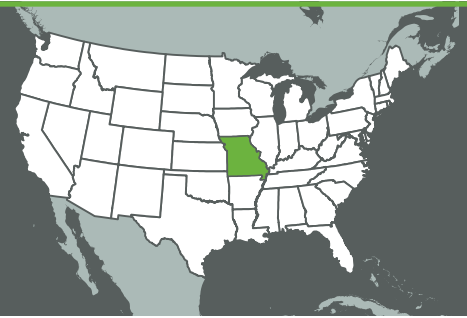

Missouri Connections: Israel

Missouri's exports to Israel in 2020: \$54M¹

- Transportation Equipment
- Chemicals
- Machinery, Except Electrical
- Computer And Electronics
- All Others

Missouri's imports from Israel in 2020: \$111M¹

Education

University of Missouri offers a Middle Eastern Studies minor

Jewish Private High Schools in Missouri

- Esther Miller Bais Yaakov³
- Yeshivat Kadimah High School⁴
- Missouri Torah Institute⁵

Jewish Private Day Schools in Missouri