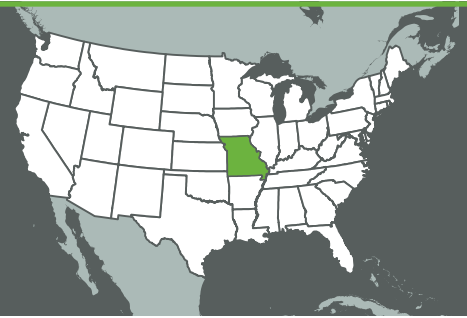

Missouri Connections: United Kingdom

Missouri's exports to the UK in 2020: \$313M¹

- Machinery, Except Electrical
- Chemicals
- Computer And Electronics
- Printed Matter
- All Others

Missouri's imports from the UK in 2020: \$287M¹