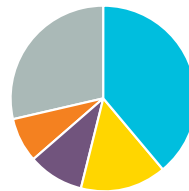

Missouri Connections: United Kingdom

Missouri's exports to the UK in 2020: \$313M¹

- Machinery, Except Electrical
- Chemicals
- Computer And Electronics
- Printed Matter
- All Others

Missouri's imports from the UK in 2020: \$287M¹

- Chemicals
- Machinery, Except Electrical
- Goods Returned
- Computer And Electronics
- All Others

516,600 Missourians of English ancestry; **736,300** of Irish ancestry; **100,800** of Scottish ancestry; **43,300** of Welsh ancestry; **5,400** Missourians born in the UK²