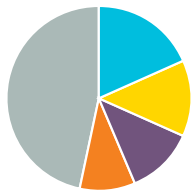

Missouri Connections: United Kingdom

Missouri's exports to the UK in 2020: \$313M¹

- Machinery, Except Electrical
- Chemicals
- Computer And Electronics
- Printed Matter
- All Others

Missouri's imports from the UK in 2020: \$287M¹

- Chemicals
- Machinery, Except Electrical
- Goods Returned
- Computer And Electronics
- All Others

516,600 Missourians of English ancestry; **736,300** of Irish ancestry; **100,800** of Scottish ancestry; **43,300** of Welsh ancestry; **5,400** Missourians born in the UK²