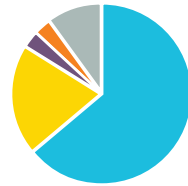

- Transportation equipment
- Fabricated metal products
- Machinery, except electrical
- Plastics/rubber products
- All Others