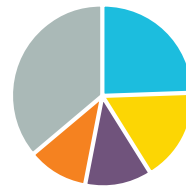

# Missouri Connections: Taiwan

**Missouri's exports to Taiwan in 2018: \$75,695,461<sup>1</sup>**

- Chemicals
- Machinery, except electrical
- Food manufactures
- Minerals & ores
- All Others

**Missouri's imports from Taiwan in 2018: \$442,085,242<sup>1</sup>**