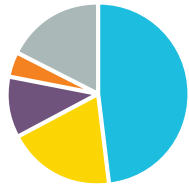

Missouri Connections: Switzerland

Missouri's exports to Switzerland in 2018:
\$76,453,737¹

- Chemicals
- Used/second-hand merchandise
- Machinery, except electrical
- Forestry products
- All Others

Missouri's imports from Switzerland in 2018:
\$129,934,461¹