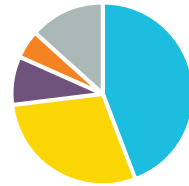

Missouri Connections: Switzerland

Missouri's exports to Switzerland in 2018:
\$76,453,737¹

- Chemicals
- Used/second-hand merchandise
- Machinery, except electrical
- Forestry products
- All Others

Missouri's imports from Switzerland in 2018:
\$129,934,461¹