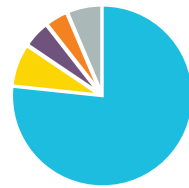

Missouri Connections: Singapore

Missouri's exports to Singapore in 2018: \$179,839,087¹

- Transportation equipment
- Computers & electronics
- Chemicals
- Machinery, except electrical
- All Others

Missouri's imports from Singapore in 2018: \$78,555,686¹

- Goods returned/reimported
- Misc. manufactured commodities
- Printed matter
- Electrical equipment/components
- All Others

8 Missourians born in Singapore²

25,369 Missourians who speak Chinese²

6 educational institutions with Chinese or Asian/East Asian programs