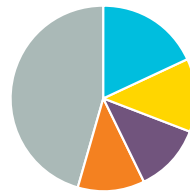

Missouri Connections: Korea

Missouri's exports to Korea in 2020: **\$474M**¹

- Transportation Equipment
- Chemicals
- Minerals & Ores
- Food Manufactures
- All Others

Missouri's imports from Korea in 2020: **\$219M**¹