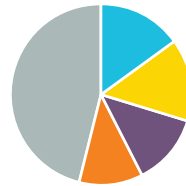

Missouri Connections: Korea

Missouri's exports to Korea in 2018: \$335,857,025¹

- Food manufactures
- Transportation equipment
- Special classification provisions
- Minerals & ores
- All Others

Missouri's imports from Korea in 2018: \$234,820,881¹