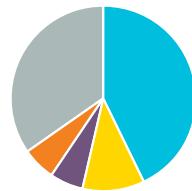

Missouri Connections: France

Missouri's exports to France in 2020: \$322M¹

- Chemicals
- Computer and Electronics
- Electrical Equipment
- Machinery, Except Electrical
- All Others

Missouri's imports from France in 2020: \$403M¹

- Transportation Equipment
- Chemicals
- Goods Returned
- Beverages & Tobacco Products
- All Others

1,300 Missourians born in France; 164,200 Missourians of French ancestry²

10,500 Missourians who speak French²