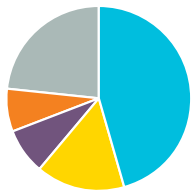

Missouri Connections: France

Missouri's exports to France in 2020: \$322M¹

- Chemicals
- Computer and Electronics
- Electrical Equipment
- Machinery, Except Electrical
- All Others

Missouri's imports from France in 2020: \$403M¹