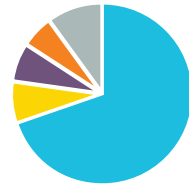

Missouri's imports from Colombia in 2018: $20,837,975¹

- Food manufactures
- Misc. manufactured commodities
- Plastics & rubber products
- Chemicals
- All Others