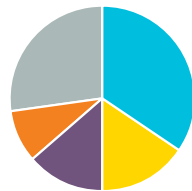

Missouri Connections: Brazil

Missouri's exports to Brazil in 2020: \$292M¹

- Electrical Equipment
- Machinery, Except Electrical
- Computer And Electronics
- Plastics & Rubber Products
- All others

Missouri's imports from Brazil in 2020: \$111M¹