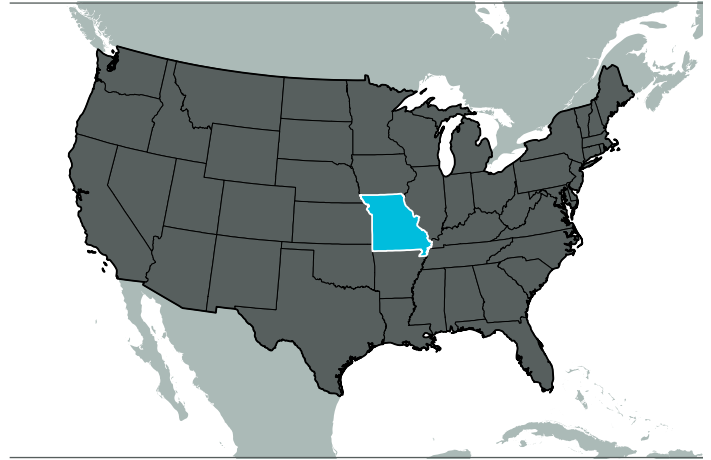

Missouri Connections: Austria

Population

Missourians born in Austria

460

Missourians of Austrian ancestry

11,250

Missourians who speak German

29,166

Source: U.S. Census Bureau, 2017 American Community Survey, 1-Year Estimates

Exports & Imports

Missouri exports to Austria in 2017

$14,468,128

Top export commodities

Machinery, except electrical

Chemicals

Computer and electronic products

Used or second-hand merchandise

Food manufactures

Missouri imports from Austria in 2017

$57,162,904

Top import commodities

Machinery, except electrical

Chemicals

Food manufactures

Transportation equipment

Electrical equipment, appliances & components

Source: International Trade Administration

Companies

Largest Austrian companies in Missouri

Agnaten SE: Panera Bread Company (*Multiple locations*)

Alpla (*Jefferson City and St. Peters*)

Erber Aktiengesellschaft: Romer Labs, Inc. (*Union*)

Largest Missouri companies in Austria

Cerner

Enterprise

Leggett & Platte Inc.

Watlow Electric Manufacturing Co.

Education

Degrees in German

Missouri State University (*Springfield*)

St. Louis University

Southeast Missouri State University
(*Cape Girardeau*)

Truman State University (*Kirksville*)

University of Missouri (*Columbia*)

University of Missouri-Kansas City

University of Missouri-St. Louis

Washington University in St. Louis

Webster University (*St. Louis*)