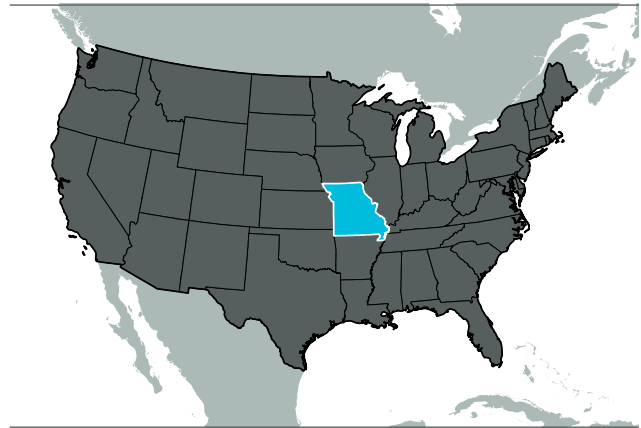

Missouri Connections: Singapore

Population

Missourians born in Singapore

74

Missourians who speak Chinese

23,382

Source: U.S. Census Bureau, 2016 American Community Survey
1-Year Estimates

Exports & Imports

Missouri exports to Singapore in 2017

$223,946,814

Top export commodities

Computer and electronic products
Transportation equipment
Chemicals
Electrical equipment, appliances & components
Fabricated metal products

Missouri imports from Singapore in 2017

$65,523,355

Top import commodities

Goods returned/reimported
Miscellaneous manufactured commodities
Machinery, except electrical
Printed matter and related products
Computer and electronic products

Source: International Trade Administration

Companies

Missouri companies in Singapore

Adknowledge, Inc.
Aegion Corporation
Barry-Wehmiller Companies, Inc.
Belden Inc.
Bryan Cave LLP
Build-A-Bear Workshop, Inc.
Cerner Corporation
CSI Leasing, Inc. (CSI)
DST Systems, Inc.
Emerson
Energizer Holdings Inc.
Enterprise Holdings, Inc.
Esco Technologies Inc.
Leggett & Platt Incorporated
Lockton, Inc.
Monsanto Company
Peabody Energy
Positronic Industries, Inc.
Reliv International, Inc.
Watlow Electric Mfg. Co.
World Wide Technology Inc. (WWT)