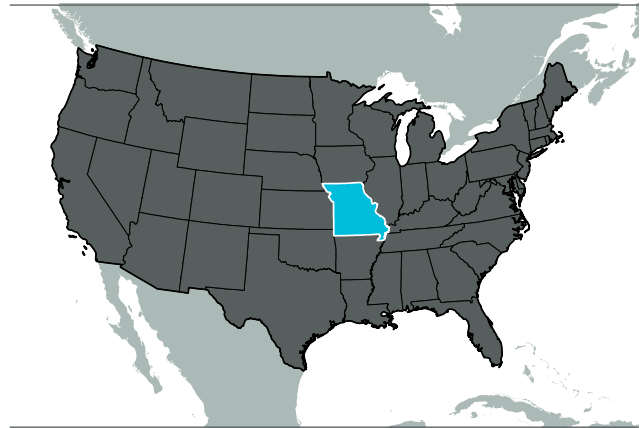

Missouri Connections: Israel

Population

Missourians who speak Hebrew

1,094

Missourians of Israeli ancestry

405

Missourians of born in Israel

838

Source: U.S. Census Bureau, 2016 American Community Survey
1-Year Estimates

Exports & Imports

Missouri exports to Israel in 2017

$43,614,478

Top export commodities

Transportation equipment
Chemicals
Machinery, except electrical
Electrical equipment, appliances & components
Computer and electronic products

Missouri imports from Israel in 2017

$100,372,273

Top import commodities

Computer and electronic products
Chemicals
Miscellaneous manufactured commodities
Fabricated metal products
Textiles & fabrics

Source: International Trade Administration

Companies

Largest Israeli-owned companies with locations in Missouri

Amdocs (US HQ Chesterfield)
Atomation (US HQ St. Louis)
Evogene (US HQ St. Louis)
Forrest Innovations (US HQ St. Louis)
ICL Performance Products (Israel Chemicals) (HQ St. Louis)
Kaiima Bio-Agritech (US HQ St. Louis)
NRGene (US HQ St. Louis)
Teva Pharmaceutical Industries Ltd: Teva Pharmaceuticals USA, Inc. (Mexico)

Largest Missouri-owned companies with locations in Israel

Answers Corporation
Edgewell Personal Care
Independent Stave Company, Inc.
Leggett & Platt
Monsanto Company
Positronic Industries, Inc.