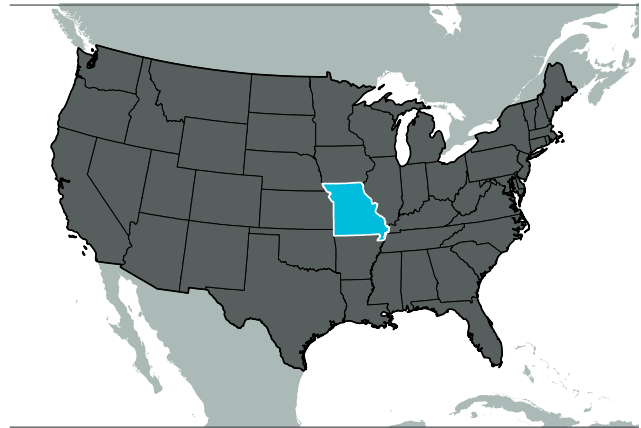

Missouri Connections: Denmark, Finland, Iceland, Norway, and Sweden

Population

Missourians of Danish ancestry: 14,280
Missourians born in Denmark: 290
Missourians of Finnish ancestry: 3,585
Missourians of Norwegian ancestry: 28,573
Missourians born in Norway: 78
Missourians of Swedish ancestry: 44,593
Missourians born in Sweden: 340

Source: U.S. Census Bureau, 2016 American Community Survey
1-Year Estimates

Exports & Imports

Missouri exports to Denmark in 2017

$22,367,944

Top export commodities to Denmark

Minerals & ores
Chemicals
Electrical equipment, appliances & components
Computer and electronic products
Machinery, except electrical

Missouri imports from Denmark in 2017

$45,284,756

Top import commodities from Denmark

Machinery, except electrical
Chemicals
Food manufactures
Beverages & tobacco products
Computer and electronic products

Missouri exports to Finland in 2017

$11,787,785

Top export commodities to Finland

Chemicals
Machinery, except electrical
Fabricated metal products
Paper
Computer and electronic products

Missouri imports from Finland in 2017

$122,110,341

Top import commodities from Finland

Chemicals
Fabricated metal products
Machinery, except electrical
Miscellaneous manufactured commodities
Textiles & fabrics

Missouri exports to Iceland in 2017

$1,394,088

Top export commodities to Iceland

Machinery, except electrical
Transportation equipment
Used or second-hand merchandise
Food manufactures
Computer and electronic products