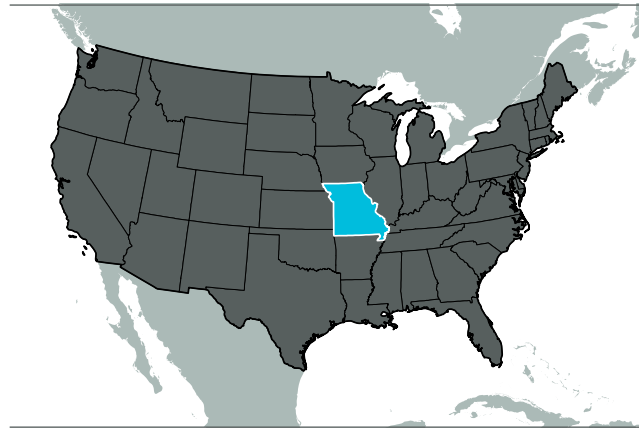

Missouri Connections: Germany

Population

Missourians of German ancestry

906,486

Missourians born in Germany

7,960

Missourians who speak German

17,660

Source: U.S. Census Bureau, 2016 American Community Survey
1-Year Estimates

Exports & Imports

Missouri exports to Germany in 2017

$457,995,887

Top export commodities

Chemicals

Machinery, except electrical

Minerals & ores

Computer and electronic products

Transportation equipment

Missouri imports from Germany in 2017

$1,551,544,689

Top import commodities

Chemicals

Machinery, except electrical

Beverages & tobacco products

Electrical equipment, appliances & components

Miscellaneous manufactured commodities

Source: International Trade Administration

Education

Degrees in German

Missouri State University (*Springfield*)

St. Louis University (*St. Louis*)

Southeast Missouri State University
(*Cape Girardeau*)

Truman State University (*Kirkville*)

University of Missouri (*Columbia*)

University of Missouri-Kansas City

University of Missouri-St. Louis

Washington University in St. Louis (*St. Louis*)

Webster University (*St. Louis*)

University of Missouri-St. Louis German Culture Center

A key institution for St. Louis area German teachers, German-American community, and those who wish to know more about German life, language and culture:

umsl.edu/services/gcc