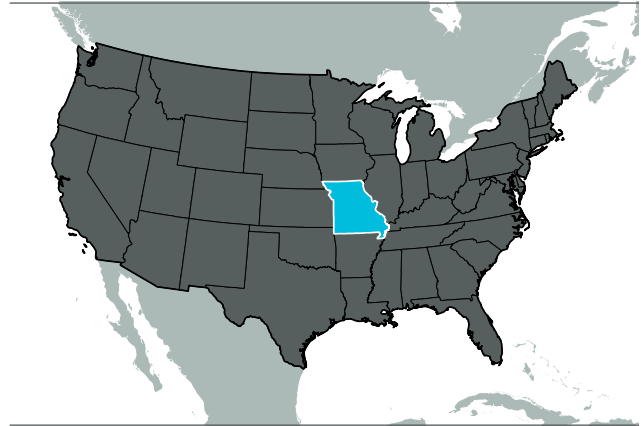

Missouri Connections: France

Population

Missourians of French ancestry

146,025

Missourians born in France

657

Missourians who speak French

11,814

Source: U.S. Census Bureau, 2016 American Community Survey
1-Year Estimates

Exports & Imports

Missouri exports to France in 2017

$284,286,604

Top export commodities

Chemicals

Computer and electronic products

Primary metal mfg

Electrical equipment, appliances & components

Machinery, except electrical

Missouri imports from France in 2017

$359,250,857

Top import commodities

Transportation equipment

Chemicals

Electrical equipment, appliances & components

Machinery, except electrical

Beverages & tobacco products

Source: International Trade Administration

Culture

French societies in Missouri

Alliance Française de St. Louis:
alliancestl.org

Alliance Française de Kansas City:
afkc.org

Alliance Française de St. Joseph:
alliancefrancaisesaintjoseph.weebly.com

St Louis Accueil: stlouisaccueil.org

The Chouteau Society (Kansas City):
jchs.org/chouteau-society

La Société Française de St. Louis:
societefrancaisestl.org

Les Amis (St. Louis): les-amis.org

Sister Cities

Kansas City / Metz

St. Louis / Lyon