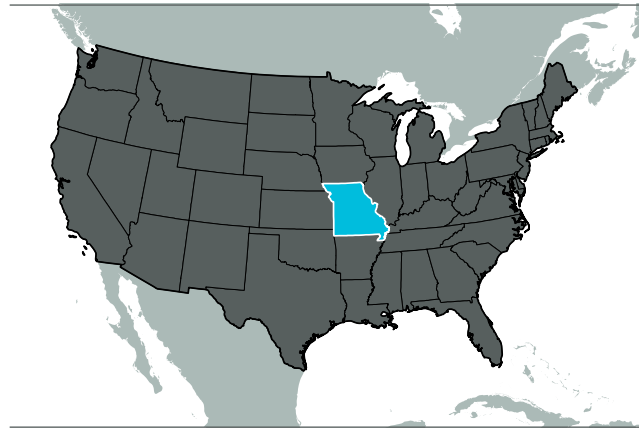

Missouri Connections: Belgium

Population

Missourians of Belgian ancestry

5719

Missourians born in Belgium

191

Missourians who speak French

11,814

Missourians who speak German

17,660

Source: 2016 American Community Survey 1-year estimates

Exports & Imports

Missouri exports to Belgium in 2017

$577,989,748

Top export commodities

Chemicals

Transportation equipment

Fabricated metal products

Machinery, except electrical

Plastics & rubber products

Missouri imports from Belgium in 2017

$376,687,229

Top import commodities

Beverages & tobacco products

Chemicals

Fabricated metal products

Machinery, except electrical

Goods returned/reimported

Source: International Trade Administration

Companies

Largest Belgium-owned companies in Missouri

Anheuser-Busch (*St. Louis*)

Boulevard Brewing (*Kansas City*)

Herstal Group Services SA: Browning (*Arnold*)

Lhoist North America (*Ste. Genevieve*)

Imperbel NV: Derbigum (*Kansas City*)

Sonaca Group: LMI Aerospace (*Cuba, St. Charles, Washington*)

Unimin (*St. Louis*)

Zenitel USA (*Kansas City*)

Largest Missouri-owned companies in Belgium

Biomedical Systems Corporation (*Maryland Heights*)

Hallmark Cards Inc. (*Kansas City*)

Leggett & Platt Inc. (*Carthage*)

Monsanto Company (*St. Louis*)