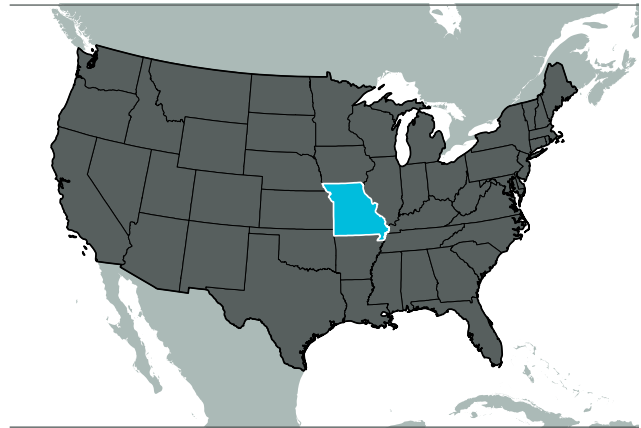

Missouri Connections: United Kingdom

Population

Missourians of British ancestry: 13,139
Missourians of English ancestry: 328,855
Missourians of Irish ancestry: 577,232
Missourians of Scottish ancestry: 72,266
Missourians of Welsh ancestry: 23,916
Missourians born in the UK: 5,379

Source: American Community Survey, U.S. Census Bureau, 2015, 1-year estimates

Exports & Imports

Missouri exports to the UK in 2016

$302,049,069

Top export commodities

Chemicals
Computer and electronic products
Machinery, except electrical
Printed matter and related products
Primary metal mfg

Missouri imports from the UK in 2016

$316,816,293

Top import commodities

Chemicals
Goods returned/reimported
Machinery, except electrical
Computer and electronic products
Beverages and tobacco products

Source: International Trade Administration

Companies

UK-owned in Missouri recently added or expanded

Associated British Foods: AB Mauri Food Inc. (St. Louis)
Caparo Industries PLC: Bull Moose Tube Company (Gerald, Chesterfield)
Miicard: Miicard (St. Louis)

Reckitt Benckiser Group PLC: Reckitt Benckiser Inc (Springfield, St. Peters, Linn, Maryland Heights)

Thomson Reuters (St. Louis)

WPP PLC: Groupm (St. Louis); VML, Inc. (Kansas City)

The Weir Group PLC: Weir Minerals Lewis Pumps (St. Louis)

Universal Group of Companies (St. Louis)

Largest UK-owned in Missouri

Amdocs Ltd: Amdocs, Inc. (Chesterfield)

Amec PLC: Amec Foster Wheeler (Ballwin, Jefferson City)

Aon PLC: Aon (St. Louis, Kansas City)

Ashtead Group PLC: Sunbelt Rentals, Inc. (Jefferson City, Springfield, St. Louis, Kansas City, Joplin, St. Charles)

BBA Aviation PLC: Dallas Airmotive, Inc. (Neosho, Chesterfield); Signature Flight Support Corporation (Kansas City, St. Louis)

BP PLC: BP Pipelines (North America) Inc. (Freeman, La Plata, Galt, Carrollton)

Brandenburg Holdings Ltd: Brandenburg NA, LLC (St. Louis)

Bunzl PLC: Bunzl Distribution Midcentral, LLC (St. Louis, North Kansas City); Bunzl USA Holdings Corporation (St. Louis)

CEF Holdings Ltd: City Electric Supply Company (Lees Summit, Springfield, Grandview, Liberty, Independence)