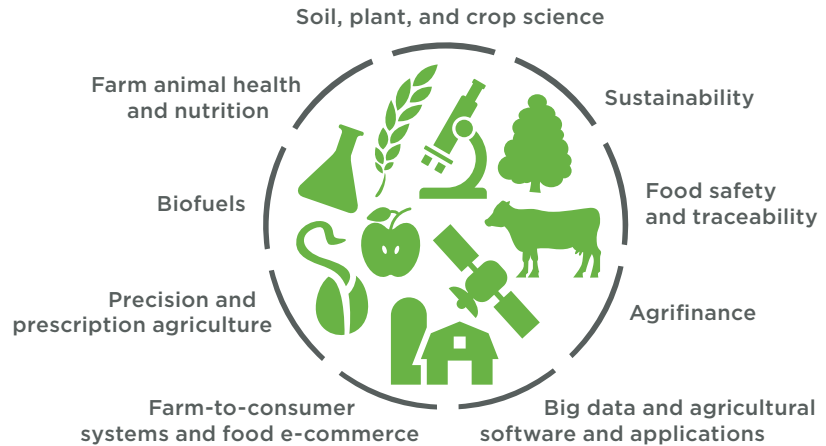

**DYNAMIC CLUSTERS:** Missouri is home to dynamic animal health and plant science clusters, and agtech research is taking place across Missouri in innovation communities and leading educational institutions.

**A DIVERSE FOUNDATION:** Missouri's crop and livestock diversity, abundant water supply and rich soil provide a solid, statewide foundation to the agtech ecosystem.

**ACCESS TO GROWTH:** In Missouri, you have access to intellectual capital, an extensive agtech infrastructure and extensive funding support. Missouri is leading the way in investment and innovation in advanced farming.

**\$33 Billion**  
agricultural industry

**378,000**  
employed in  
agriculture

MISSOURI

What Can We Grow For You?

### GROWING IN

**MISSOURI:** In Missouri, the future of agtech is happening today. Big data, smart farming, input optimization, precision ag, prescription ag, biologicals, breeding, green chemistry, green pharmaceuticals ... it's all growing right here.